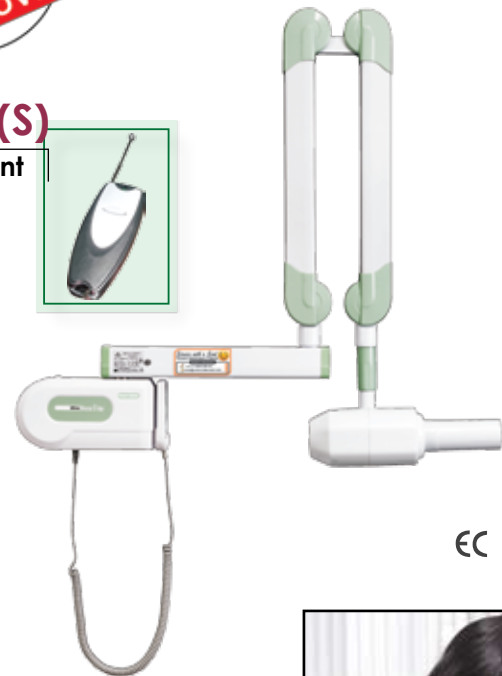

RAY68(M)

Floor Mount

X-RAY MACHINE

- ✦ Option to choose between Floor & Wall Mount (A/C model)
- ✦ Soft Scissor arm
- ✦ 70 kVp/7mA X-Ray tube
- ✦ Focal Spot 0.8 mm
- ✦ Focal Length 20 cm
- ✦ Inherent Filtration ≥ 0.5 mm AL
- ✦ Exposure Time 0.06 to 2.0 second
- ✦ Tube Head & cone are internally LEAD coated
- ✦ Remote control for exposure
- ✦ Microprocessor controlled

RAY68(S)

Wall Mount

CE ISO 13485:2012