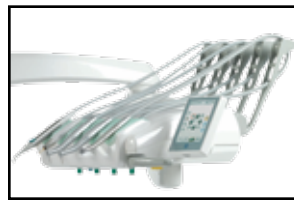

- ✦ New compact design, chair with articulated & motorized legrest to facilitate the accessibility of the patient
- ✦ New light weight arm and great flexibility to ergonomics
- ✦ Option for continental or side delivery unit
- ✦ Aluminium alloy chair to prevent rusting
- ✦ Easily removable seamless SKAI upholstery for cleaning purpose
- ✦ Mechanical double articulated headrest (optional - pneumatic headrest)
- ✦ 4x3 programmable working position along with Zero, spitting & last working position
- ✦ Trendelenburg position for dental emergency

✦ Full touch display

- Allows precise management of all integrated suction parameters with personalized setting
- Auto reverse, auto forward function & other parameters according to specific treatment
- Implant program
- Choice to work with or without water or air
- X-Ray image can be viewed through USB panel
- Integrated Apex Locator (optional)

CE ISO 9001:2008 EN ISO 13485:2012

DÜRR DENTAL
Anthos Chair comes with Suction System VS 250 S

VENUS PLUS L LED

- ✦ 3 axis rotation
- ✦ Sensor operated
- ✦ Inhouse temp. : 5,000k
- ✦ Light intensity : 3,000 to 50,000 Lux
- ✦ Power absorption : 10 W

CONTINENTAL DELIVERY UNIT

- ✦ 5 Module with lockable hangers
- ✦ 2 No's Mid-west connections for air rotor handpieces, 1 no. internal spray micromotor, 1 no. scaler & 1 no. 3 way syringe
- ✦ The ODR antiretraction device prevents back flow contamination of spray water circuits
- ✦ Peristaltic pump (optional) allows sterile irrigation liquid to be used during oral surgery or implant operation, accurate flow rate (35 - 100 ml/min) can be controlled through touch screen display
- ✦ Removable & autoclavable silicon instrument support pad
- ✦ Inter changeable – autoclavable stainless steel tray