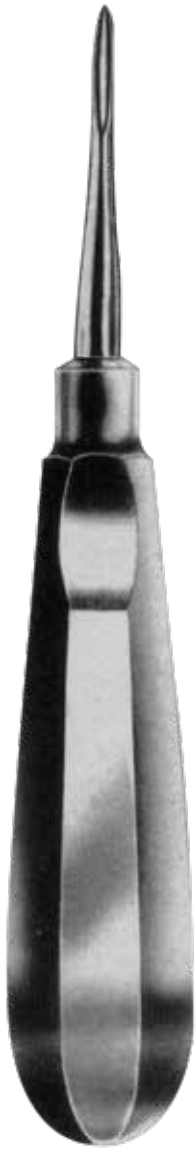

# Root Elevator Kit - Set of 9

API-99-1104

**Apexo Straight**  
API-99-151

**Apexo Left**  
API-99-152

**Apexo Right**  
API-99-153

**Coupland**  
API-99-197

**Crossbar Winter  
Cryer Right 775/8**  
API-99-235

**Cryer Left**  
API-99-182

**Cryer Right**  
API-99-183

**London Hospital**  
API-99-147

**Crossbar Winter  
Cryer Left 775/7**  
API-99-234

- ✓ The Handle With Hollow Pattern & Light Weight
- ✓ Perfect balance of the Instruments and reduced risk of slipping
- ✓ Maximum Resistance to Wear Corrosion
- ✓ Easy in Grasp, Gripp and Clean